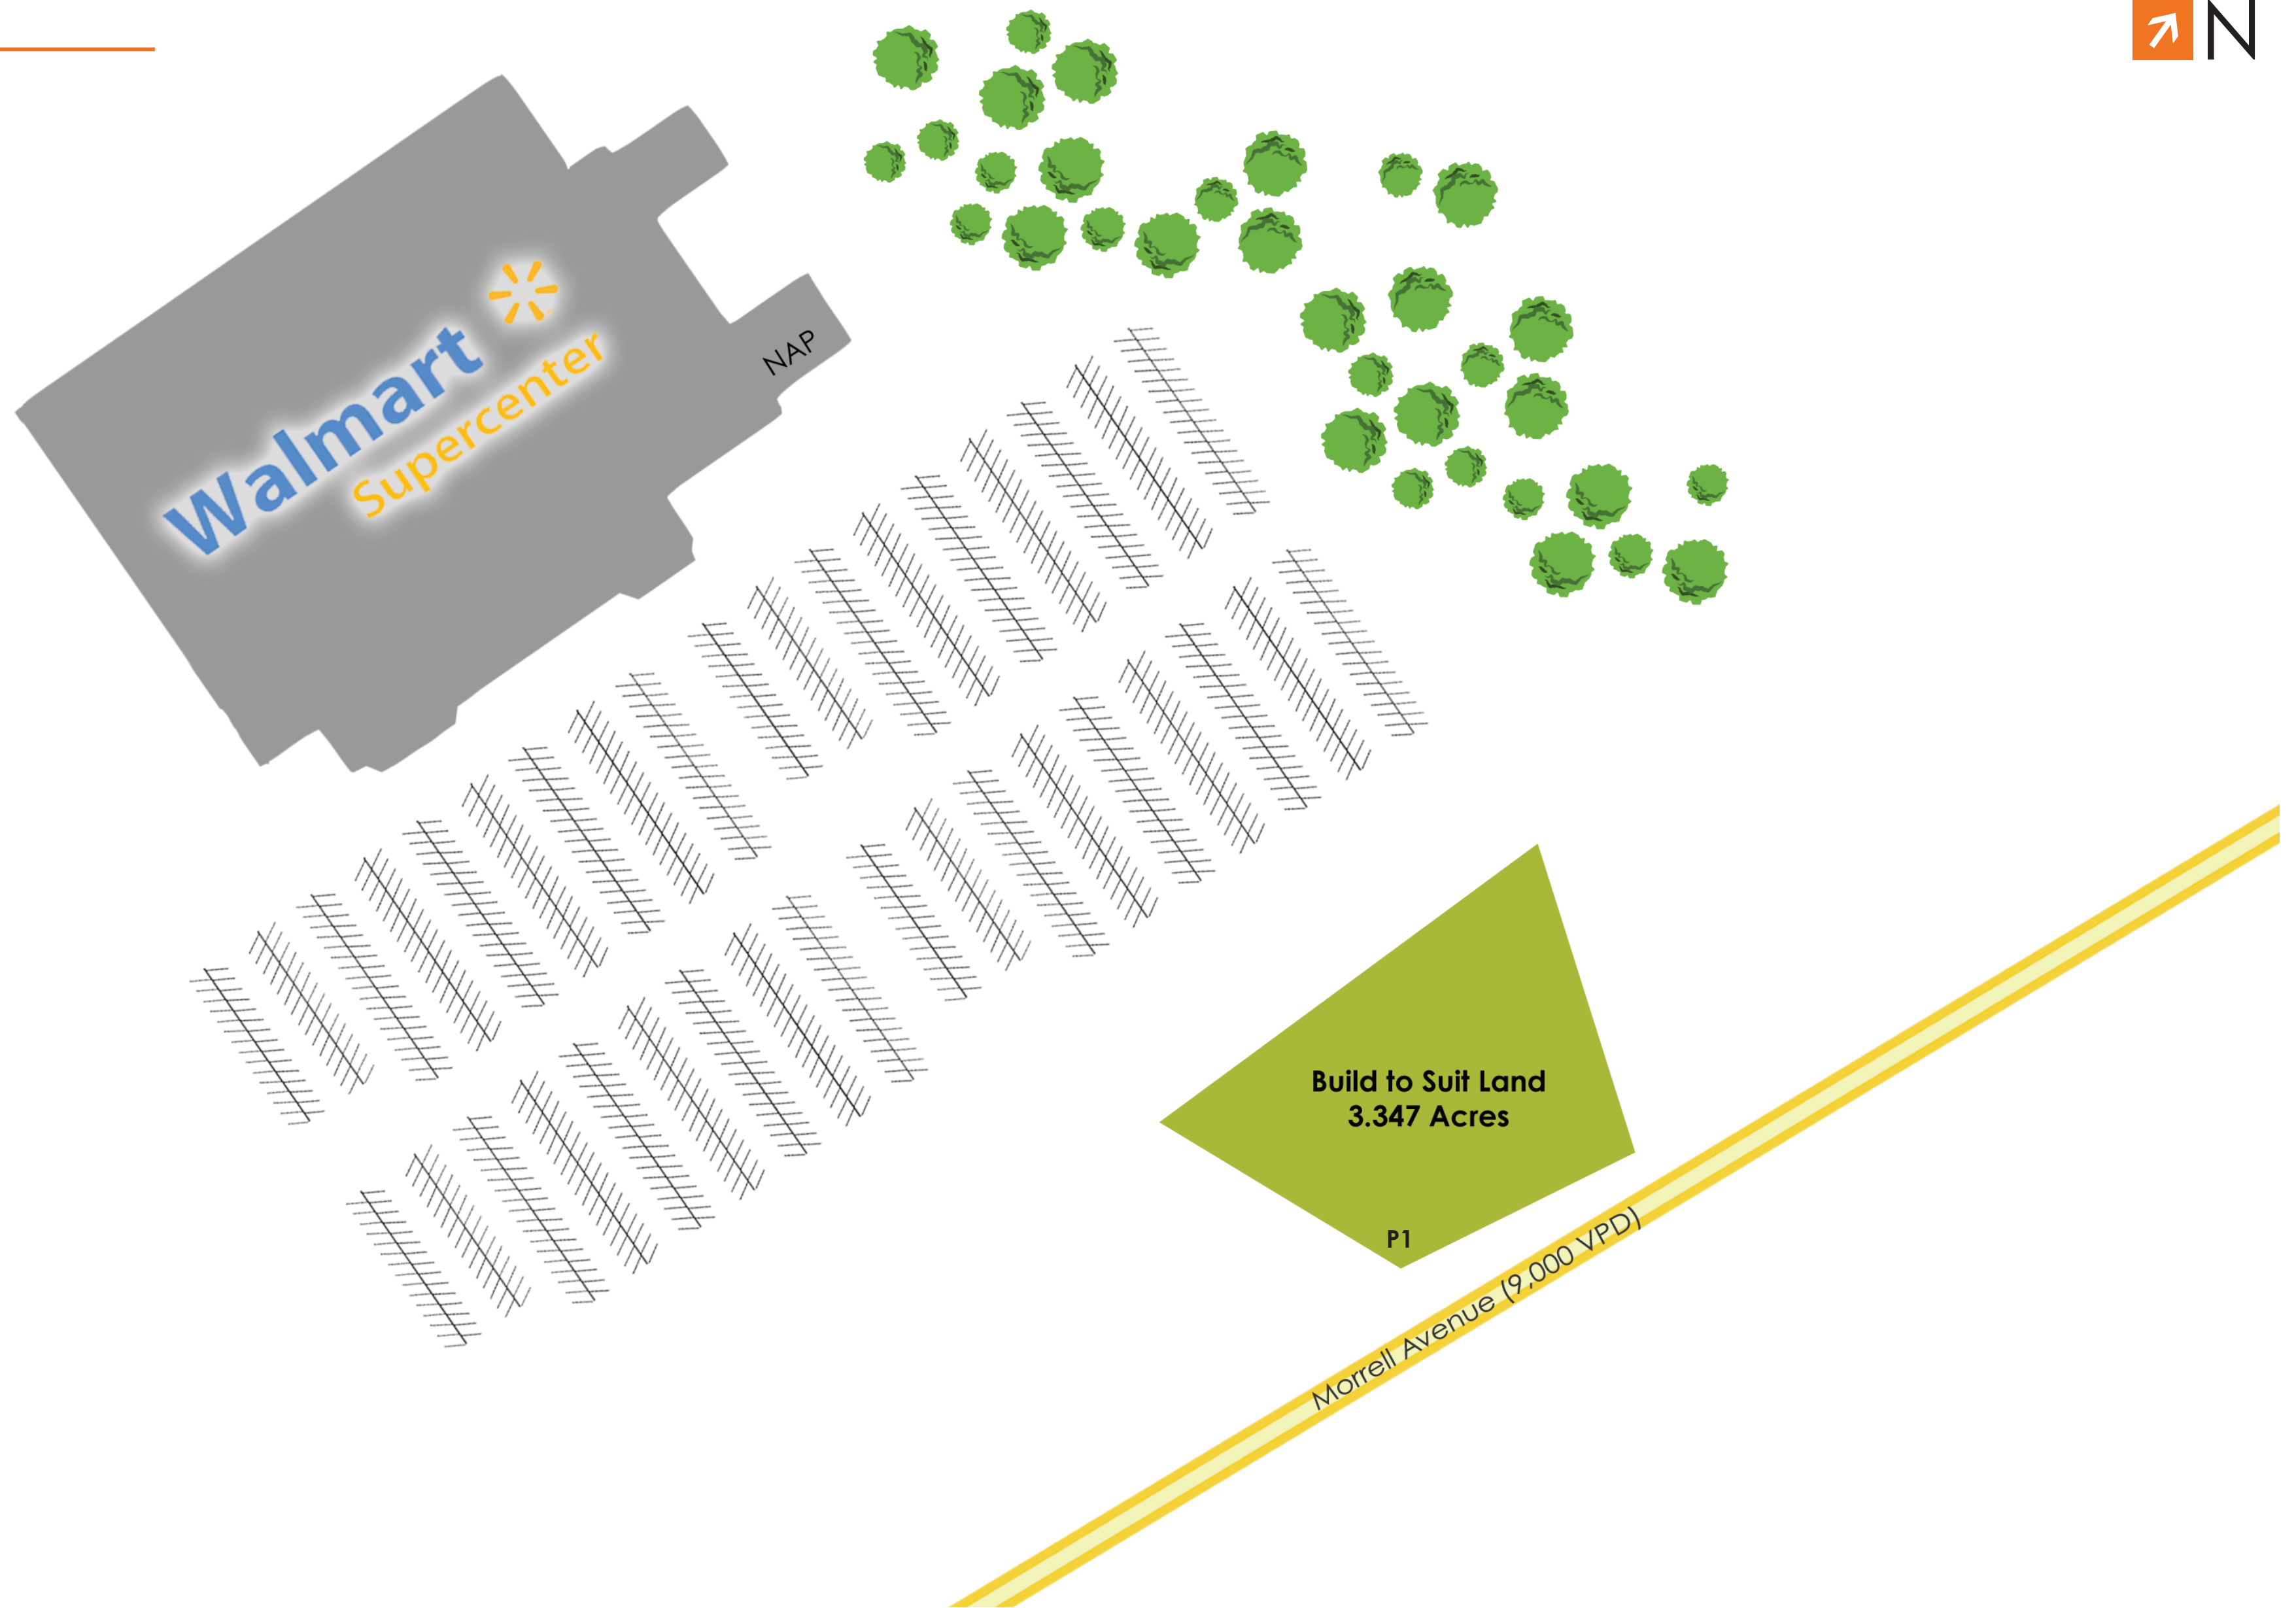

1901 | CONNELLSVILLE LAND

1450 Morrell Avenue
Connellsville, PA | 15425

TENANT LIST

P1 | AVAILABLE 3.347 ACRES

SITE LEGEND

- Available
- Leased
- Leased But Available
- Build to Suit Land
- Not A Part (NAP)

This site plan is presented solely for the purpose of identifying the property's purpose and identifying the property's location and size. This is to be used for reference only.
(409) 892-0200 | ach-us.com